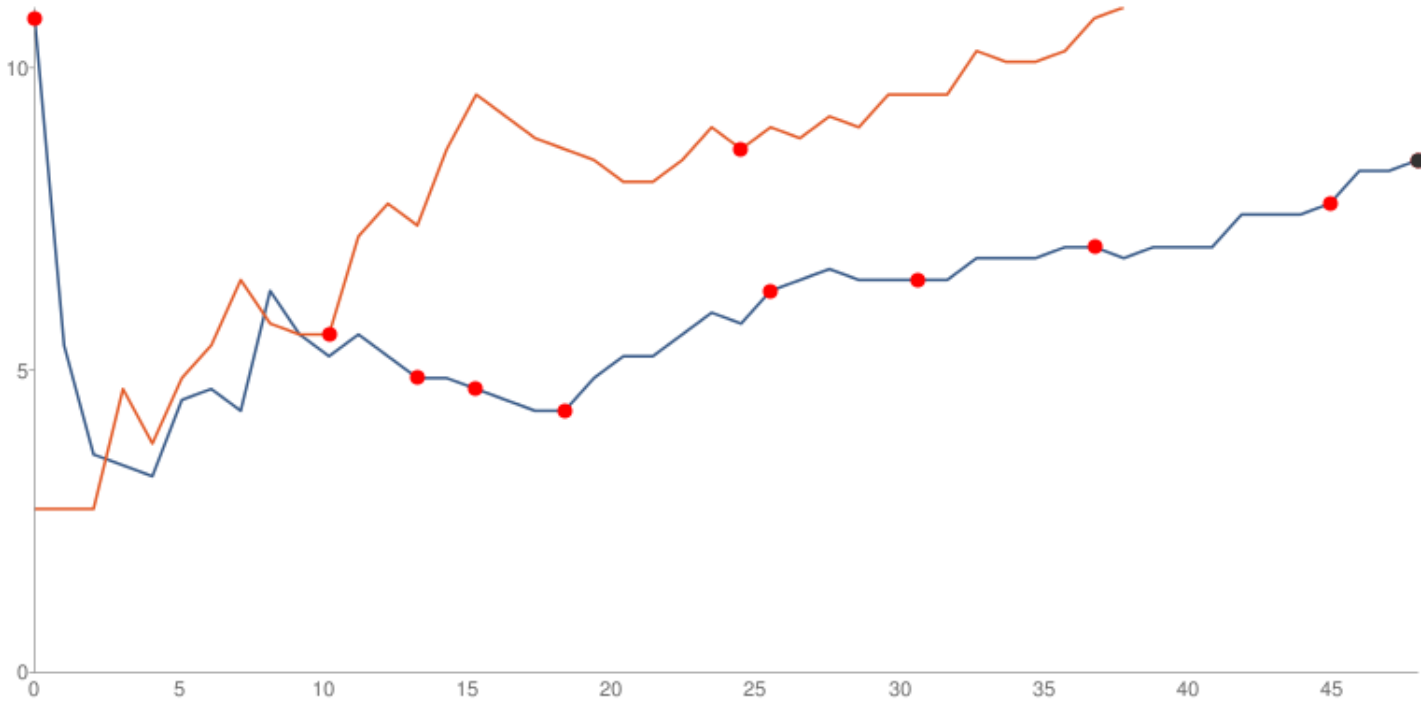

RPO

Match Partnerships

Maties CC - Boland, Maties CC 1st Team

Brackenfell CC - Boland, Brackenfell CC 1st Team

Maties CC - Boland, Maties CC 1st Team	Brackenfell CC - Boland, Brackenfell CC 1st Team
Jean Bredenkamp 1(1), CricHQ Default Unknown 0(2)	Manrich Kotze 14(24), Wiaan Smit 9(41)
1(3)	23(65)
Extras 1(1), Jean Bredenkamp 5(30), Leon Le Roux 18(49)	Manrich Kotze 18(41), Grant Edmeads 35(41), Extras 4(3)
24(80)	57(84)
Jean Bredenkamp 1(5), Dewald Botha 1(4)	Grant Edmeads 33(37), CricHQ Default Unknown 38(40), Extras 1(1)
2(9)	72(78)
Dewald Botha 1(11), Emile Kriek 1(7)	
2(18)	
Extras 5(1), Dewald Botha 20(26), CricHQ Default Unknown 7(21)	
32(48)	
Extras 2(2), Dewald Botha 7(17), Justin Dill 5(13)	
14(32)	
Dewald Botha 13(20), Niel Botha 8(16)	
21(36)	
Dewald Botha 19(24), K Biassoni 15(24)	
34(48)	
K Biassoni 8(6), Ryelan Hardnick 7(7)	
15(13)	
K Biassoni 2(2), Andre Odendaal 3(3)	
5(5)