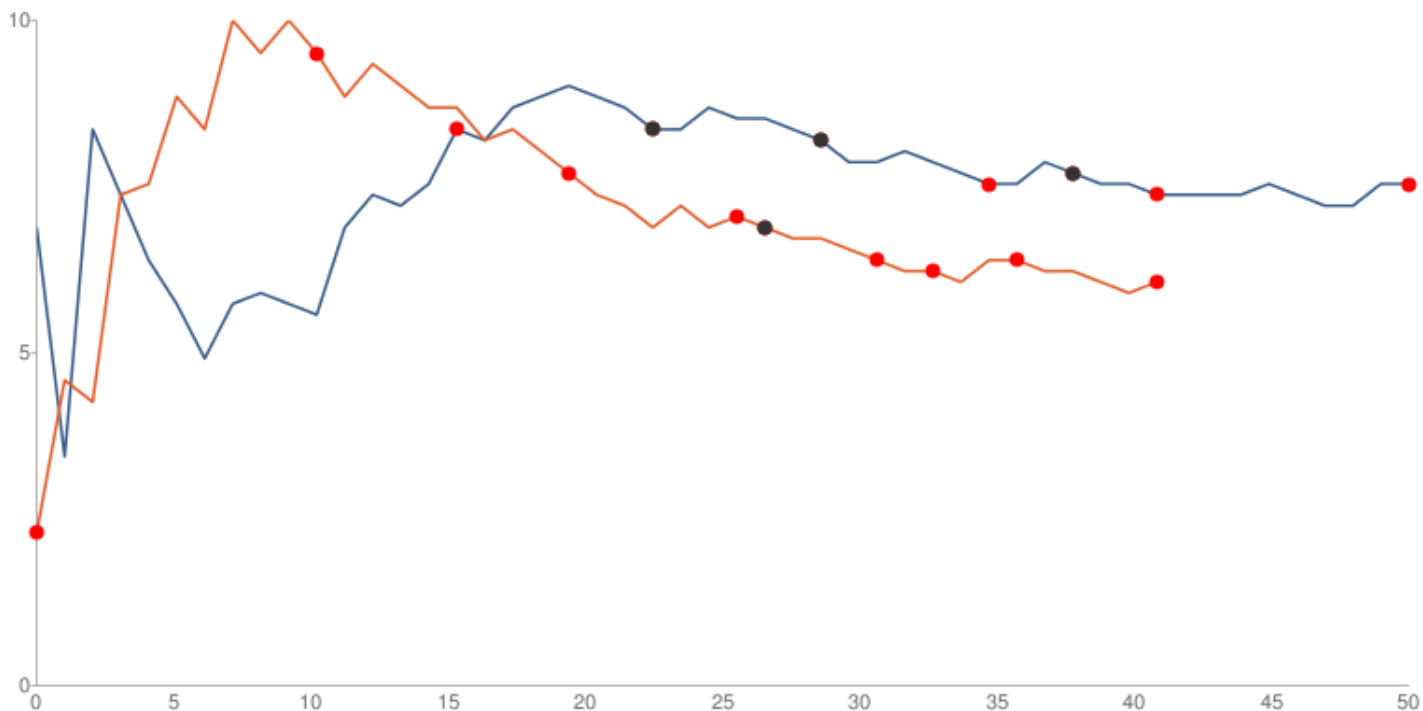

RPO

Match Partnerships

Brackenfell CC - Boland, Brackenfell CC 1st Team

Young Peoples CC - Boland, Young Peoples CC 1st Team

Brackenfell CC - Boland, Brackenfell CC 1st Team	Young Peoples CC - Boland, Young Peoples CC 1st Team
Extras 1(1), Manrich Kotze 25(51), Wiaan Smit 32(45)	Pieter Pretorius 0(1), CricHQ Default Unknown 0(0)
58(96)	0(1)
Extras 8(6), Manrich Kotze 13(24), CricHQ Default Unknown 7(16)	CricHQ Default Unknown 17(32), CricHQ Default Unknown 22(30),
26(46)	Extras 5(5)
CricHQ Default Unknown 0(0), CricHQ Default Unknown 0(2)	44(67)
0(2)	CricHQ Default Unknown 6(24), Bjorn Hollenbach 11(28), Extras 6(5)
CricHQ Default Unknown 12(20), Du Toit Maree 7(13)	23(55)
19(33)	CricHQ Default Unknown 8(11), CricHQ Default Unknown 3(29), Extras
Du Toit Maree 0(1), CricHQ Default Unknown 0(0)	2(2)
0(1)	13(41)
Extras 3(3), CricHQ Default Unknown 4(13), CricHQ Default Unknown	CricHQ Default Unknown 0(2), Kurt Martin 0(1)
5(20)	0(3)
12(35)	Kurt Martin 0(1), CricHQ Default Unknown 0(0)
CricHQ Default Unknown 6(8), J. Thiar 7(13)	0(1)
13(21)	CricHQ Default Unknown 2(11), Hubert Ontong 5(15)
CricHQ Default Unknown 0(0), Johan Loubser 0(2)	7(26)
0(2)	Hubert Ontong 2(3), Jade Adams 0(8)
Extras 1(1), CricHQ Default Unknown 3(8), CricHQ Default Unknown	2(11)
2(10)	Hubert Ontong 6(10), D. Klutte 5(10)
6(19)	11(20)
Extras 1(1), CricHQ Default Unknown 24(30), CricHQ Default Unknown	Hubert Ontong 1(15), CricHQ Default Unknown 6(13)
3(20)	7(28)
28(51)